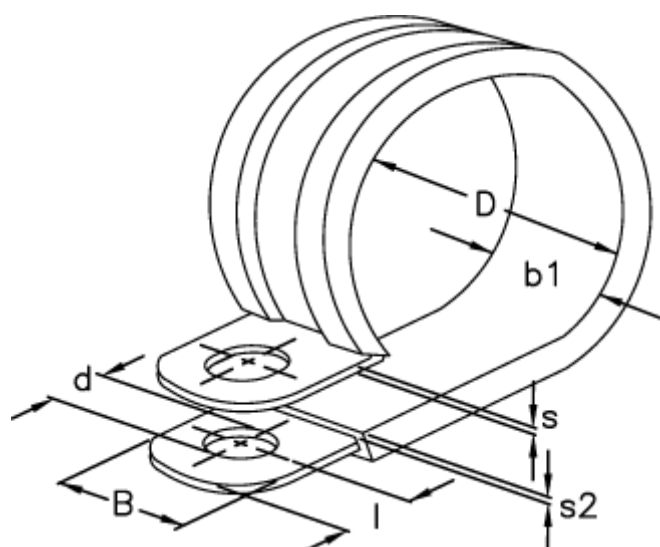

Article number: 029457112040

Description: Norma pipe retaining clip
RLGU 1. 40/12 W1

Measures

b1	= 15.0
d	= 6.4
Diameter D	= 40
l	= 6
s	= 0.8
s2	= 1.2
Width B	= 12